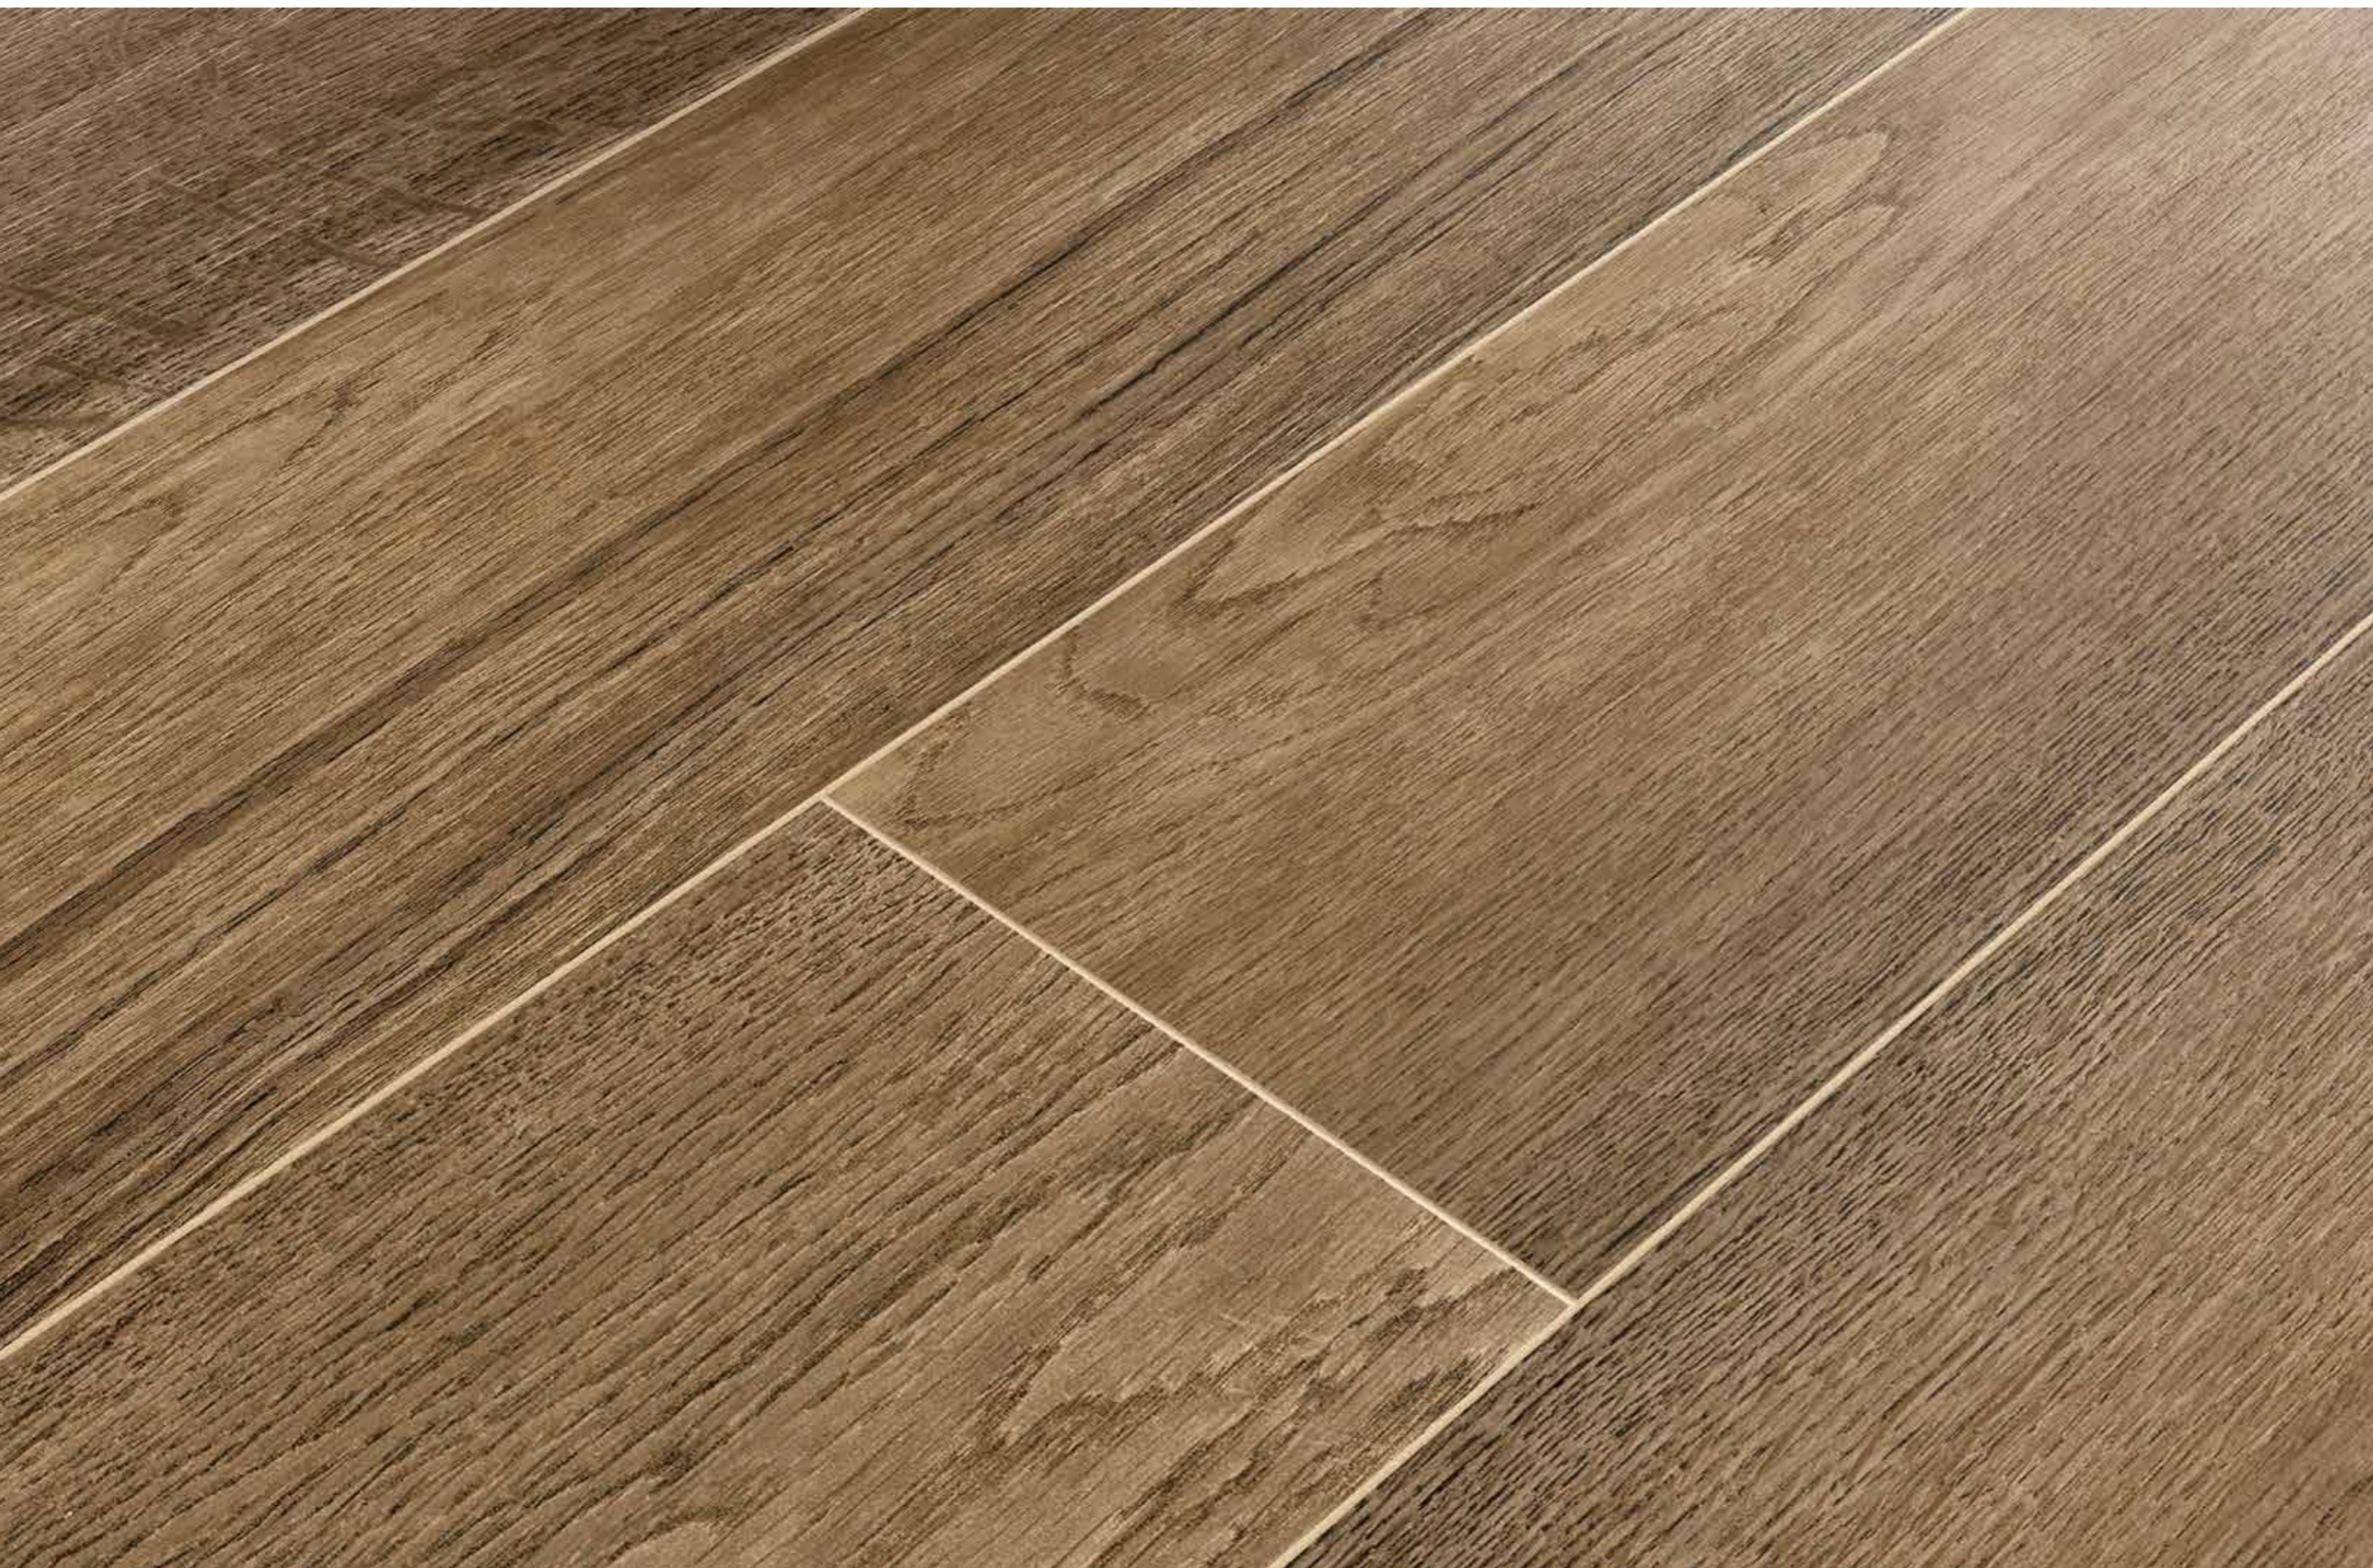

Фумэ Нат. и Рет. 20x160 см
Fumè Nat. e Ret. 20x160 см