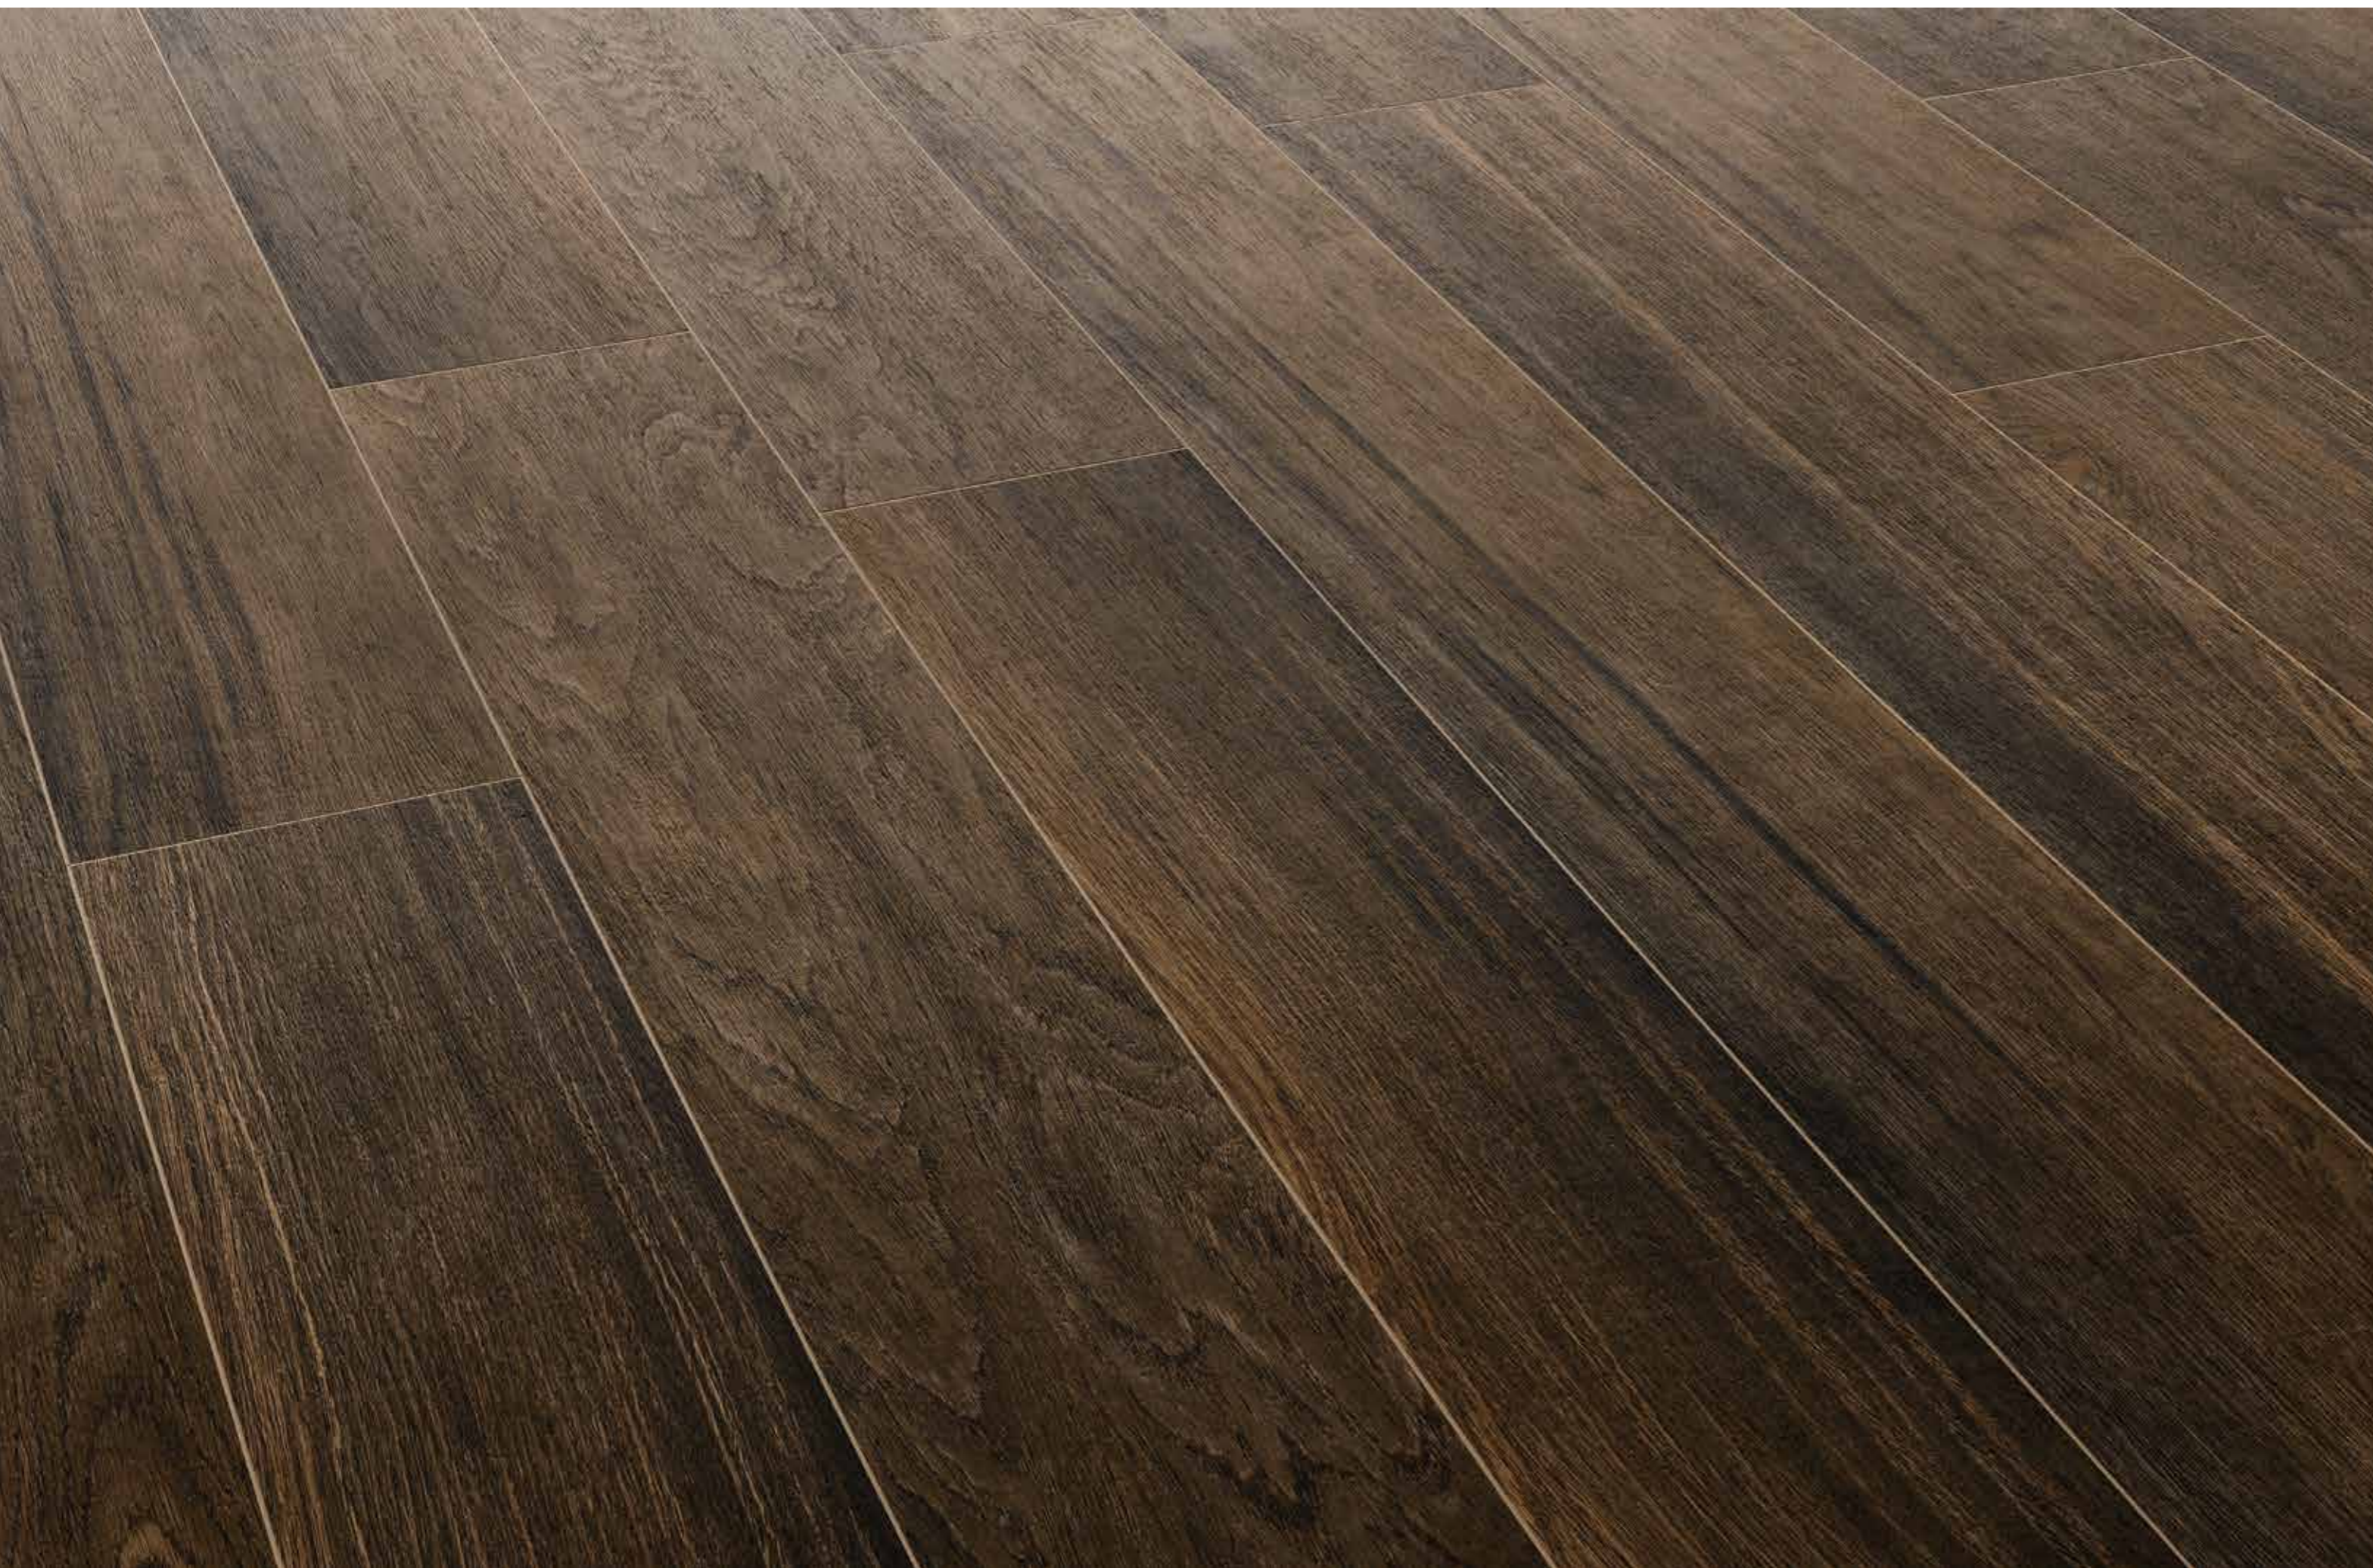

Могано Нат. и Рет. 20x160 см · Волкано Люкс и Рет. 120x278 см
Mogano Nat. e Ret. 20x160 см · Volcano Lux e Ret. 120x278 см

Могано Нат. и Рет. 20x160 см
Могано Нат. е Рет. 20x160 см